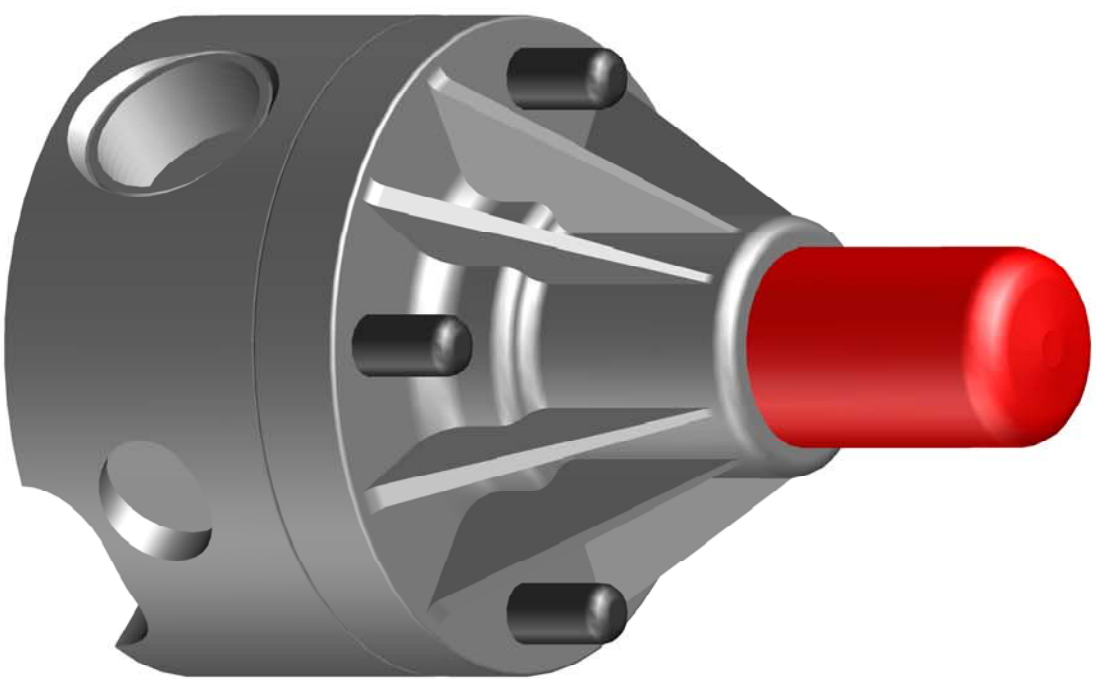

THIS DRAWING IS THE PROPERTY OF PRIMARY FLUID SYSTEMS INC. FROM WHICH A WRITTEN CONSENT FOR APPROVAL SHALL BE REQUIRED PRIOR TO COPYING.

3/4" THREADED  
METALLIC  
ECD VALVE

THIS DRAWING APPLICABLE TO  
FOLLOWING MODELS:

- ECD-75A-ALL20-T
- ECD-75A-HAST-T
- ECD-75A-SS-T
- ECD-75B-ALL20-T
- ECD-75B-HAST-T
- ECD-75B-SS-T

<b>PRIMARY FLUID SYSTEMS INC.</b> 1090 Cooke Blvd, Burlington, Ontario L7T 4A8	
<b>TITLE</b> 3/4" THREADED ECD VALVE	<b>PROJECT:</b> ECD B-SERIES
<b>DWG TYPE</b> ISOMETRIC VIEW 3-D	<b>DATE ISSUED:</b> 28-AUG-10
	<b>SCALE:</b> 1:1
	<b>UNITS:</b> INCHES
<b>MATERIAL:</b> METALLIC	<b>APPROVED BY:</b>
<b>REVISIONS:</b> REV.# 0	<b>DATE:</b> 11 X 17
<b>SHEET SIZE:</b> 11 X 17	<b>SIZE:</b> B