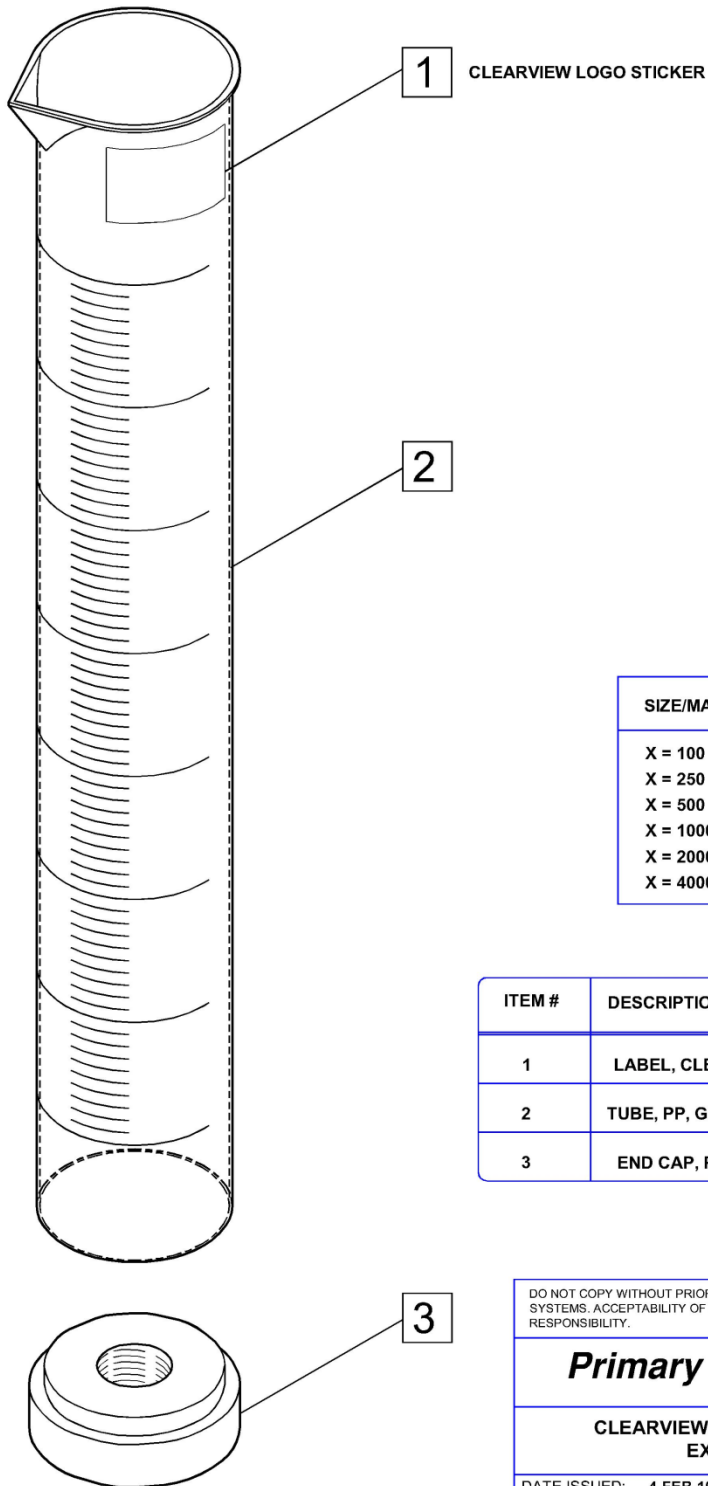

INDEX

ClearView Calibration Cylinder – PP#1 – Exploded View.....	3
ClearView Calibration Cylinder – PP#1	4
ClearView Calibration Cylinder – PP#2 – Exploded View.....	5
ClearView Calibration Cylinder – PP#2	6
ClearView Calibration Cylinder – PP#3 – Exploded View.....	7
ClearView Calibration Cylinder – PP#3	8
ClearView Calibration Cylinder – CV#1 – Exploded View.....	9
ClearView Calibration Cylinder – CV#1	10
ClearView Calibration Cylinder – CV#2 – Exploded View.....	11
ClearView Calibration Cylinder – CV#2	12
ClearView Calibration Cylinder - PV#3 & PV#4 – Exploded Parts View	13
ClearView Calibration Cylinder - CV#3.....	14
ClearView Calibration Cylinder - CV#4.....	14
ClearView Calibration Cylinder – CVG – Exploded View.....	15
ClearView Calibration Cylinder – CVG	16
Service Kits.....	26

ClearView Calibration Cylinder – PP#1 – Exploded View

CLEARVIEW®

PP#1

SIZE/MATERIAL CODING

- X = 100 = (100 mL)
- X = 250 = (250 mL)
- X = 500 = (500 mL)
- X = 1000 = (1000 mL)
- X = 2000 = (2000 mL)
- X = 4000 = (4000 mL)

ClearView Calibration Cylinder – PP#1

Item #	Description	Part #	Price
1	Label, ClearView Logo	CLEARVIEW-LABEL	N/A
2	Tube, PP, Graduated	PP-X-TUBE	N/A
3	End Cap, PP	PP-2B-X	N/A

Size / Material Coding

x = 100 = (100 ml)
x = 250 = (250 ml)
x = 500 = (500 ml)
x = 1000 = (1000 ml)
x = 2000 = (2000 ml)
x = 4000 = (4000 ml)