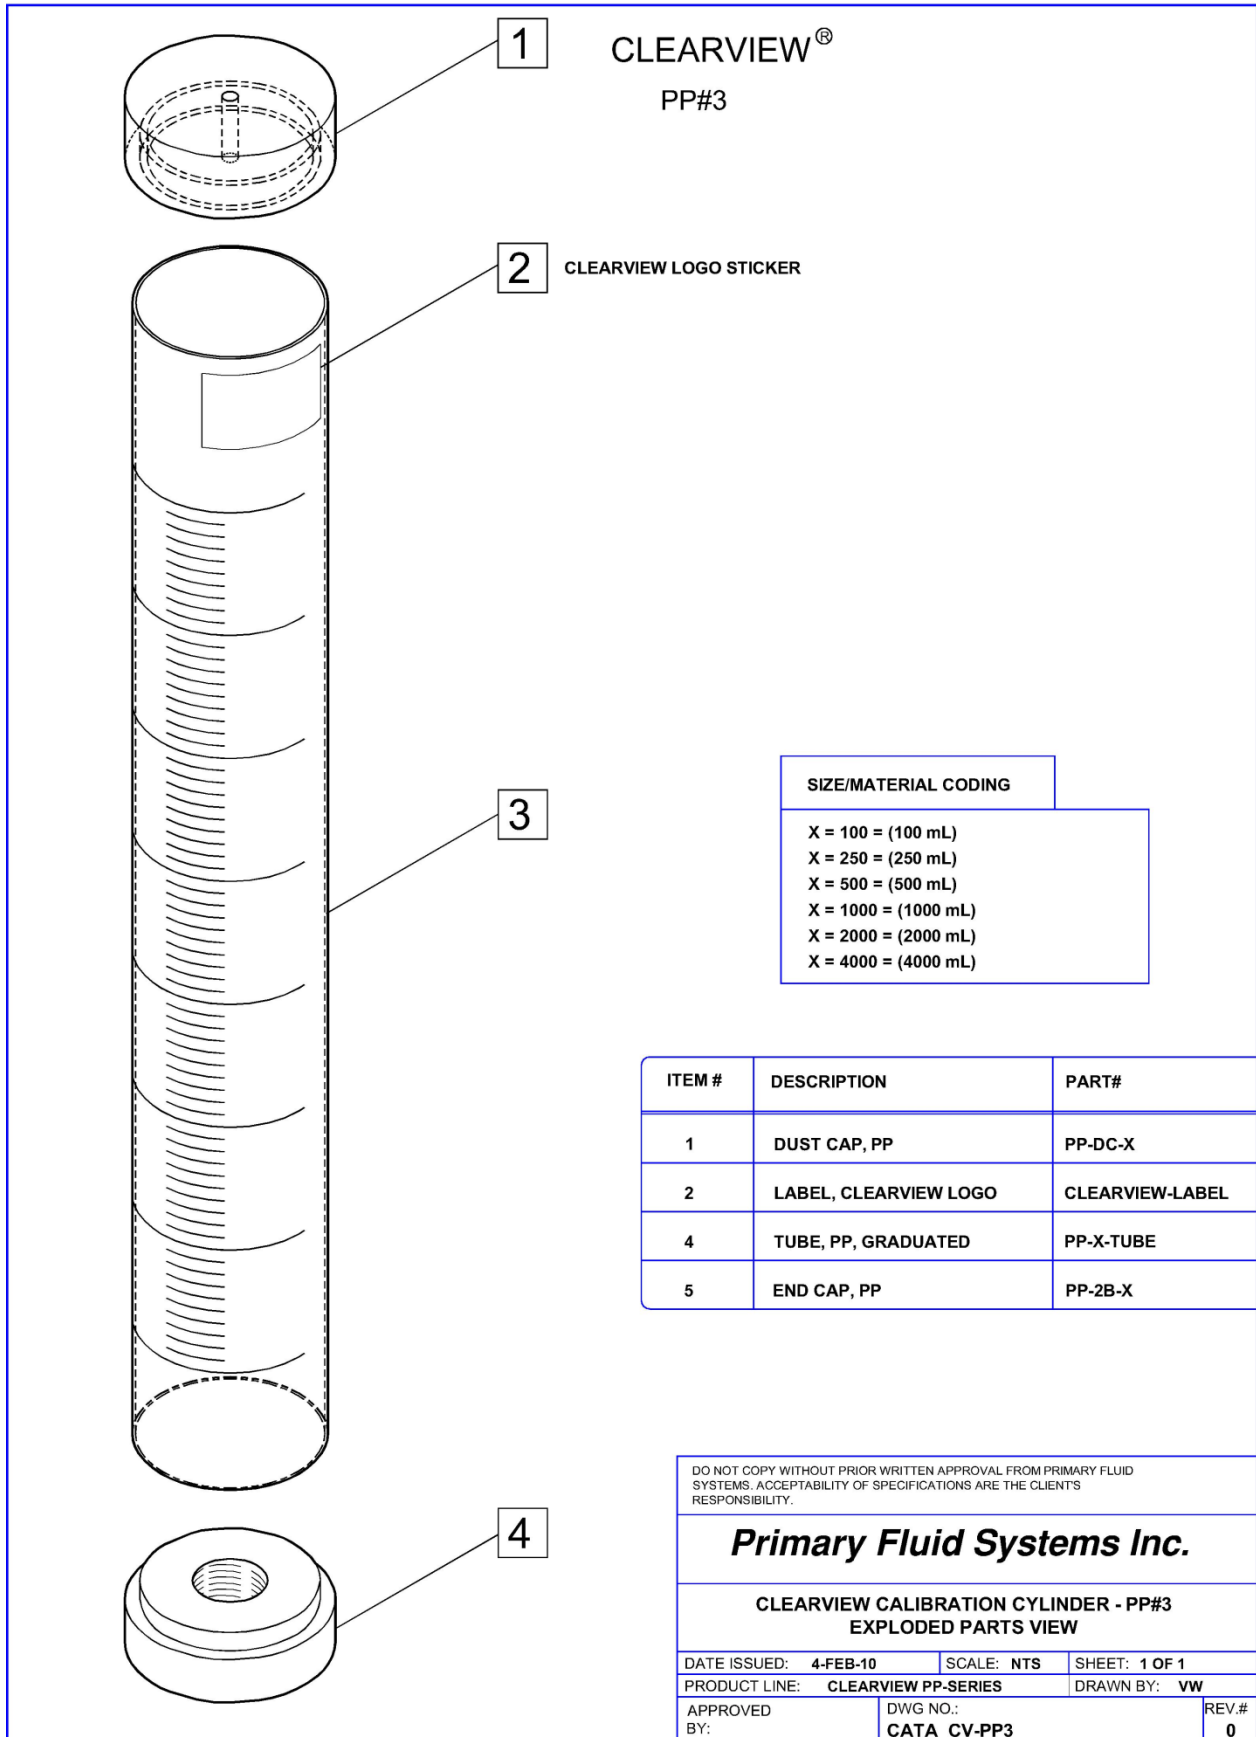

ClearView Calibration Cylinder – PP#2

Item #	Description	Part #	Price
1	End Cap, PP	PP-2T-x	N/A
2	Label, ClearView Logo	CLEARVIEW-LABEL	N/A
3	Label, ClearView Caution	CLEARVIEW-LABEL-C	N/A
4	Tube, PP, Graduated	PP-x-TUBE	N/A
5	End Cap, PP	PP-2B-x	N/A

Size / Material Coding

x = 100 = (100 ml)
x = 250 = (250 ml)
x = 500 = (500 ml)
x = 1000 = (1000 ml)
x = 2000 = (2000 ml)
x = 4000 = (4000 ml)

ClearView Calibration Cylinder – PP#3 – Exploded View