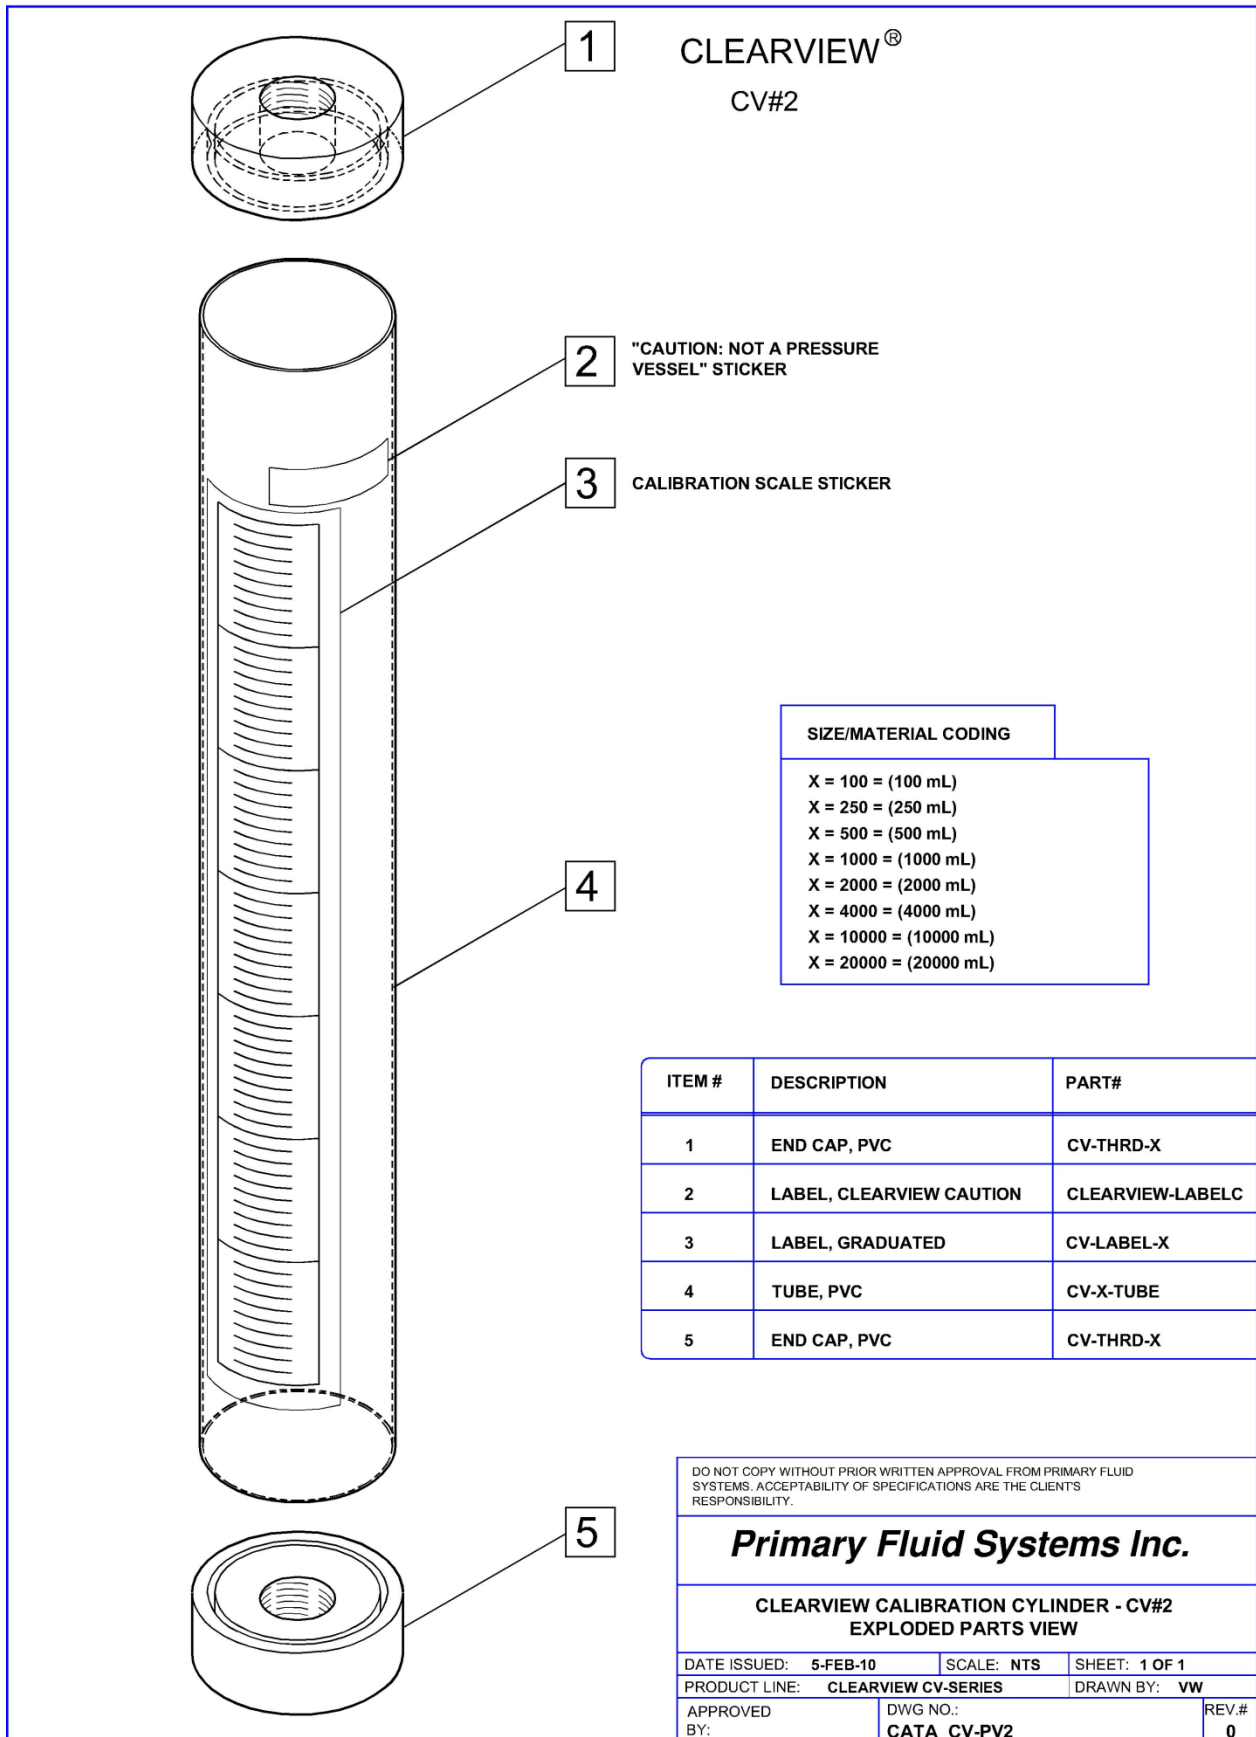

x = 20000 = (20000 ml)

ClearView Calibration Cylinder – CV#2 – Exploded View

ClearView Calibration Cylinder – CV#2

Item #	Description	Part #	Price
1	End Cap ,PVC	CV-THRD-x	N/A
2	Label, ClearView Caution	CLEARVIEW-LABELC	N/A
3	Label, Graduated	CV-LABEL-x	N/A
4	Tube, PVC	CV-x-TUBE	N/A
5	End Cap, PVC	CV-THRD-x	N/A