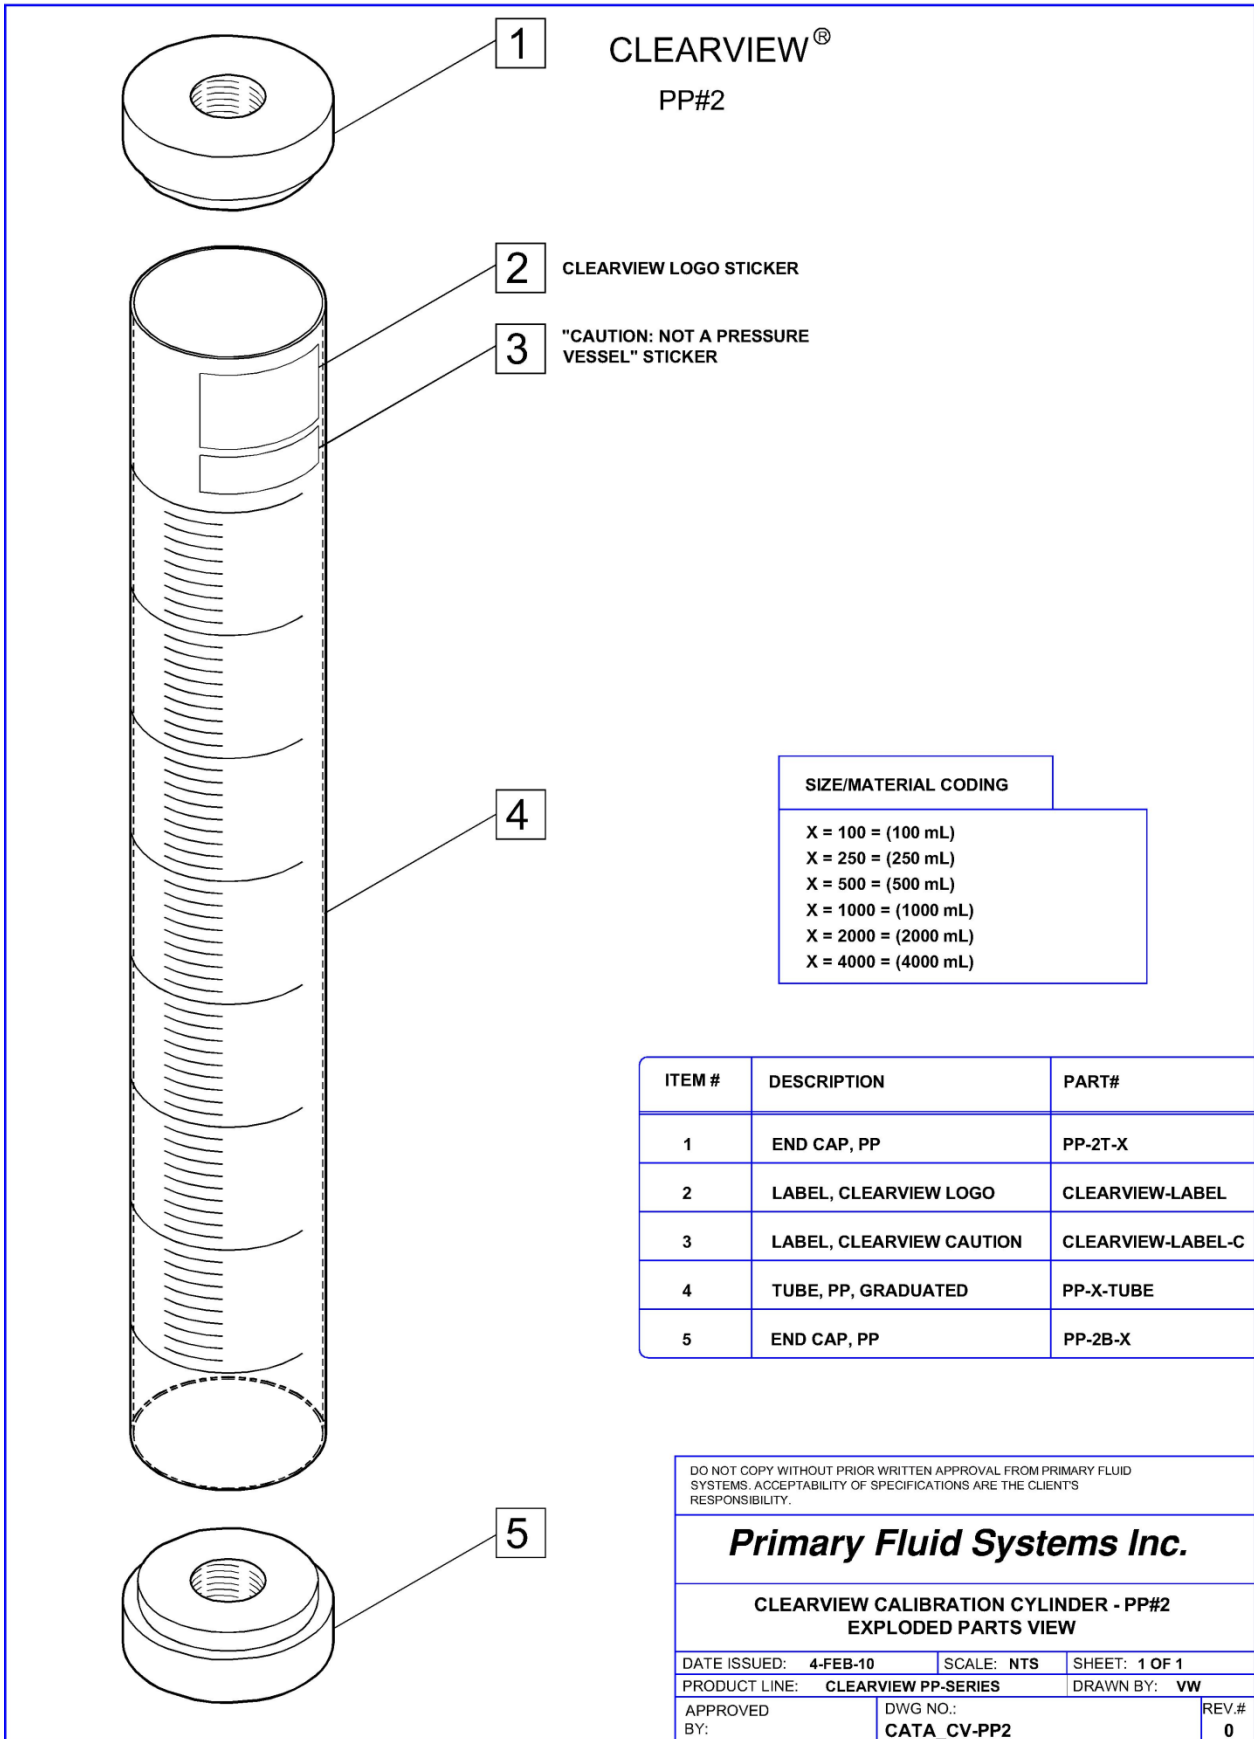

ClearView Calibration Cylinder – PP#1

Item #	Description	Part #	Price
1	Label, ClearView Logo	CLEARVIEW-LABEL	N/A
2	Tube, PP, Graduated	PP-X-TUBE	N/A
3	End Cap, PP	PP-2B-X	N/A

Size / Material Coding

x = 100 = (100 ml)
x = 250 = (250 ml)
x = 500 = (500 ml)
x = 1000 = (1000 ml)
x = 2000 = (2000 ml)
x = 4000 = (4000 ml)

ClearView Calibration Cylinder – PP#2 – Exploded View