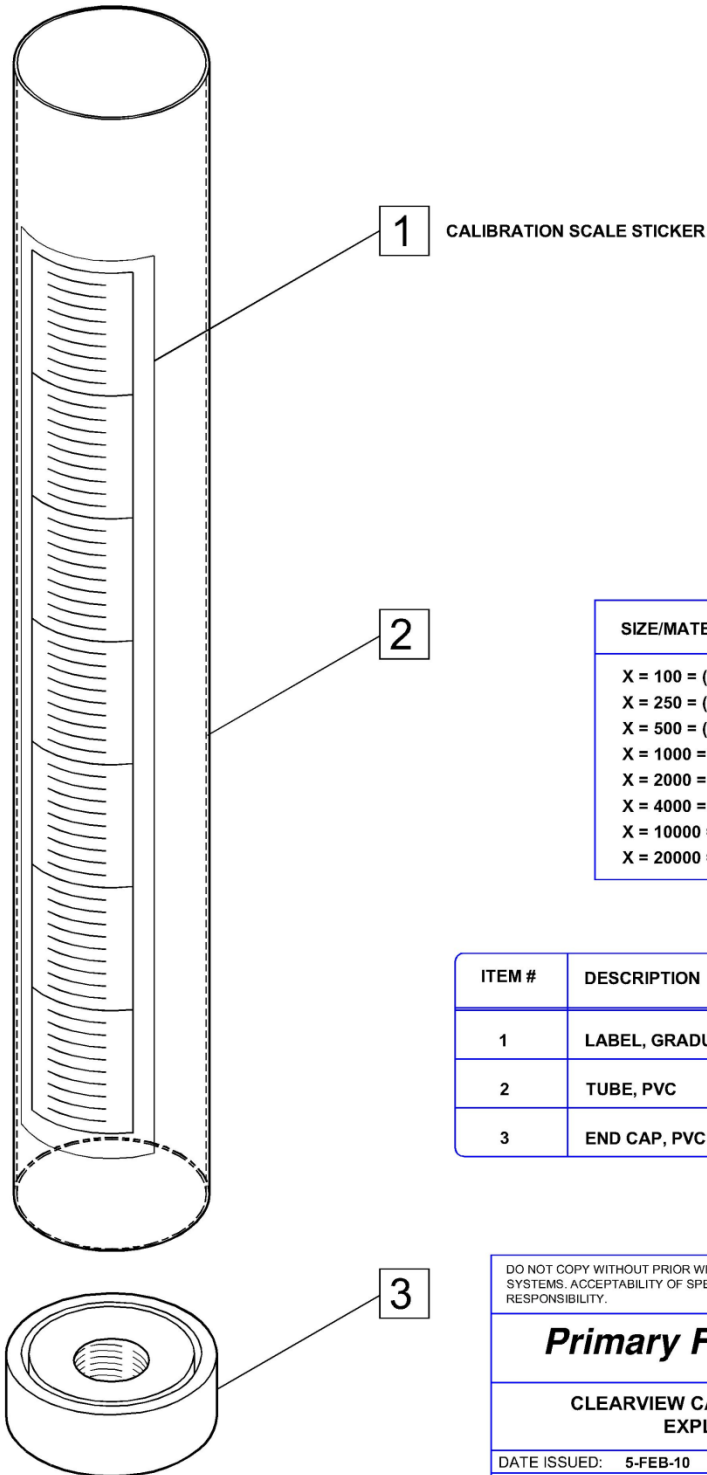

ClearView Calibration Cylinder – CV#1 – Exploded View

CLEARVIEW®
CV#1

SIZE/MATERIAL CODING
X = 100 = (100 mL)
X = 250 = (250 mL)
X = 500 = (500 mL)
X = 1000 = (1000 mL)
X = 2000 = (2000 mL)
X = 4000 = (4000 mL)
X = 10000 = (10000 mL)
X = 20000 = (20000 mL)

ITEM #	DESCRIPTION	PART#
1	LABEL, GRADUATED	CV-LABEL-X
2	TUBE, PVC	CV-X-TUBE
3	END CAP, PVC	CV-THRD-X

DO NOT COPY WITHOUT PRIOR WRITTEN APPROVAL FROM PRIMARY FLUID SYSTEMS. ACCEPTABILITY OF SPECIFICATIONS ARE THE CLIENT'S RESPONSIBILITY.

Primary Fluid Systems Inc.

**CLEARVIEW CALIBRATION CYLINDER - CV#1
EXPLODED PARTS VIEW**

DATE ISSUED: 5-FEB-10	SCALE: NTS	SHEET: 1 OF 1
PRODUCT LINE: CLEARVIEW CV-SERIES	DRAWN BY: VW	
APPROVED BY:	DWG NO.: CATA_CV-PV1	REV.# 0