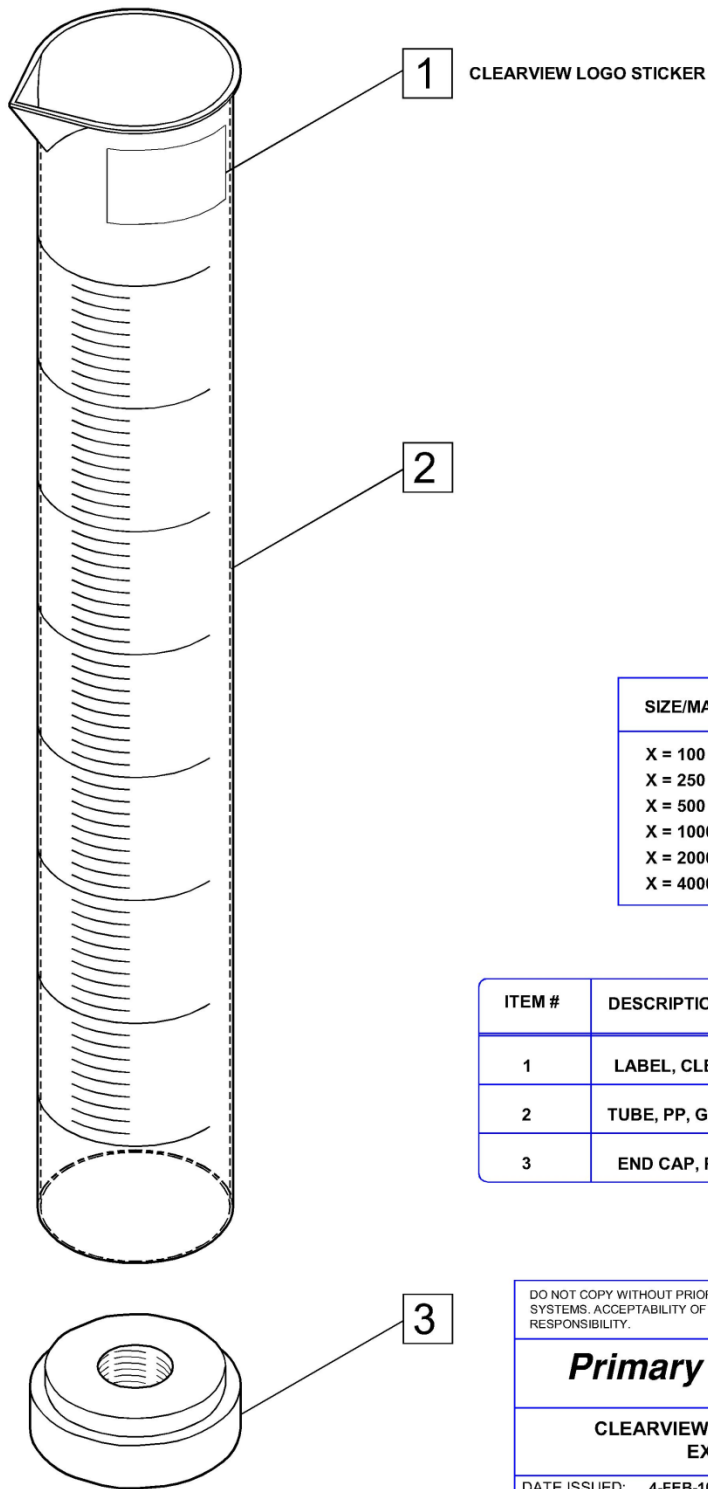

INDEX

ClearView Calibration Cylinder – PP#1 – Exploded View	3
ClearView Calibration Cylinder – PP#1	4
ClearView Calibration Cylinder – PP#2 – Exploded View	5
ClearView Calibration Cylinder – PP#2	6
ClearView Calibration Cylinder – PP#3 – Exploded View	7
ClearView Calibration Cylinder – PP#3	8
ClearView Calibration Cylinder – CV#1 – Exploded View	9
ClearView Calibration Cylinder – CV#1	10
ClearView Calibration Cylinder – CV#2 – Exploded View	11
ClearView Calibration Cylinder – CV#2	12
ClearView Calibration Cylinder - PV#3 & PV#4 – Exploded Parts View	13
ClearView Calibration Cylinder - CV#3	14
ClearView Calibration Cylinder - CV#4	14
ClearView Calibration Cylinder – CVG – Exploded View	15
ClearView Calibration Cylinder – CVG	16
Service Kits	26

ClearView Calibration Cylinder – PP#1 – Exploded View

CLEARVIEW®
PP#1

SIZE/MATERIAL CODING
X = 100 = (100 mL)
X = 250 = (250 mL)
X = 500 = (500 mL)
X = 1000 = (1000 mL)
X = 2000 = (2000 mL)
X = 4000 = (4000 mL)