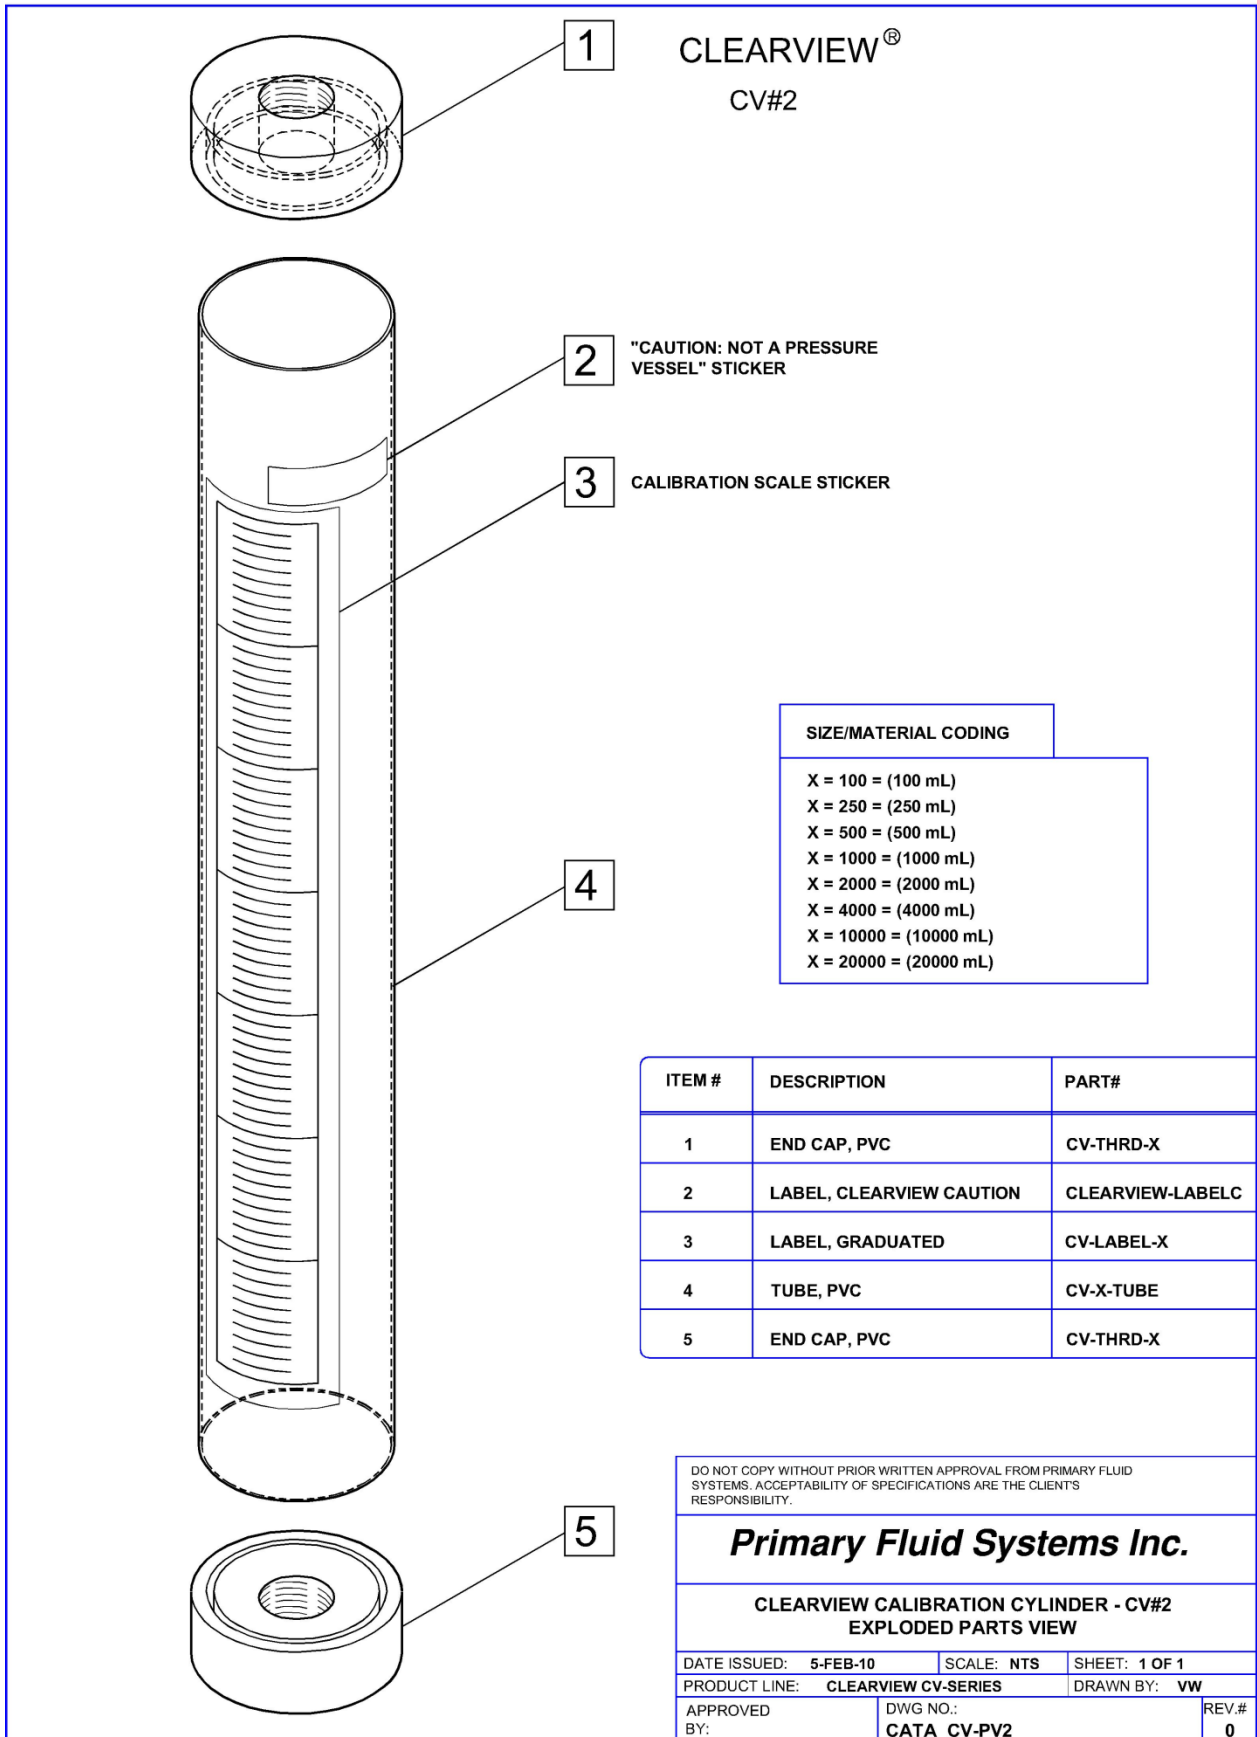

ClearView Calibration Cylinder – CV#2 – Exploded View

ClearView Calibration Cylinder – CV#2

Item #	Description	Part #	Price
1	End Cap ,PVC	CV-THRD-x	N/A
2	Label, ClearView Caution	CLEARVIEW-LABELC	N/A
3	Label, Graduated	CV-LABEL-x	N/A
4	Tube, PVC	CV-x-TUBE	N/A
5	End Cap, PVC	CV-THRD-x	N/A

Size / Material Coding

x = 100 = (100 ml)

x = 250 = (250 ml)

x = 500 = (500 ml)

x = 1000 = (1000 ml)

x = 2000 = (2000 ml)

x = 4000 = (4000 ml)

x = 10000 = (10000 ml)

x = 20000 = (20000 ml)