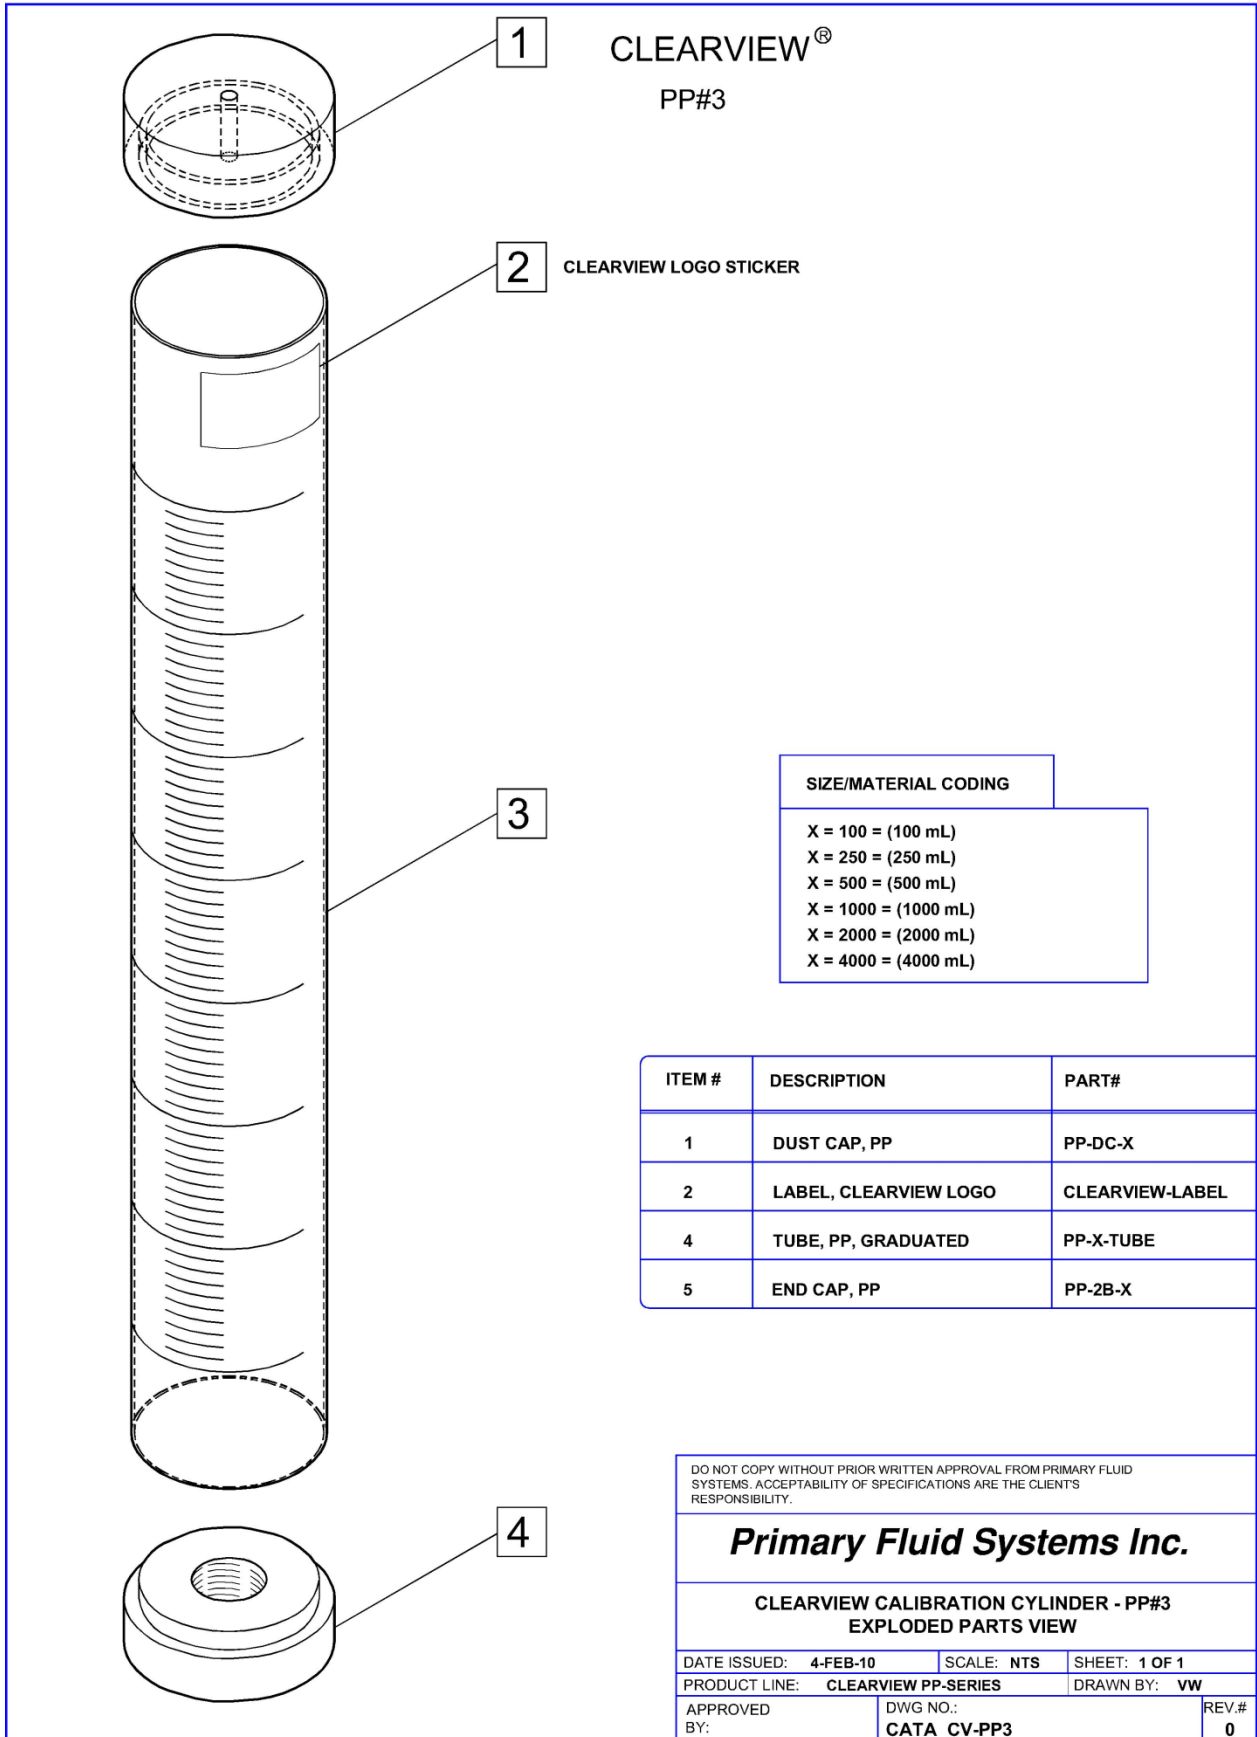

ClearView Calibration Cylinder – PP#2

Item #	Description	Part #	Price
1	End Cap, PP	PP-2T-x	N/A
2	Label, ClearView Logo	CLEARVIEW-LABEL	N/A
3	Label, ClearView Caution	CLEARVIEW-LABEL-C	N/A
4	Tube, PP, Graduated	PP-x-TUBE	N/A
5	End Cap, PP	PP-2B-x	N/A

Size / Material Coding

x = 100 = (100 ml)
x = 250 = (250 ml)
x = 500 = (500 ml)
x = 1000 = (1000 ml)
x = 2000 = (2000 ml)
x = 4000 = (4000 ml)

ClearView Calibration Cylinder – PP#3 – Exploded View