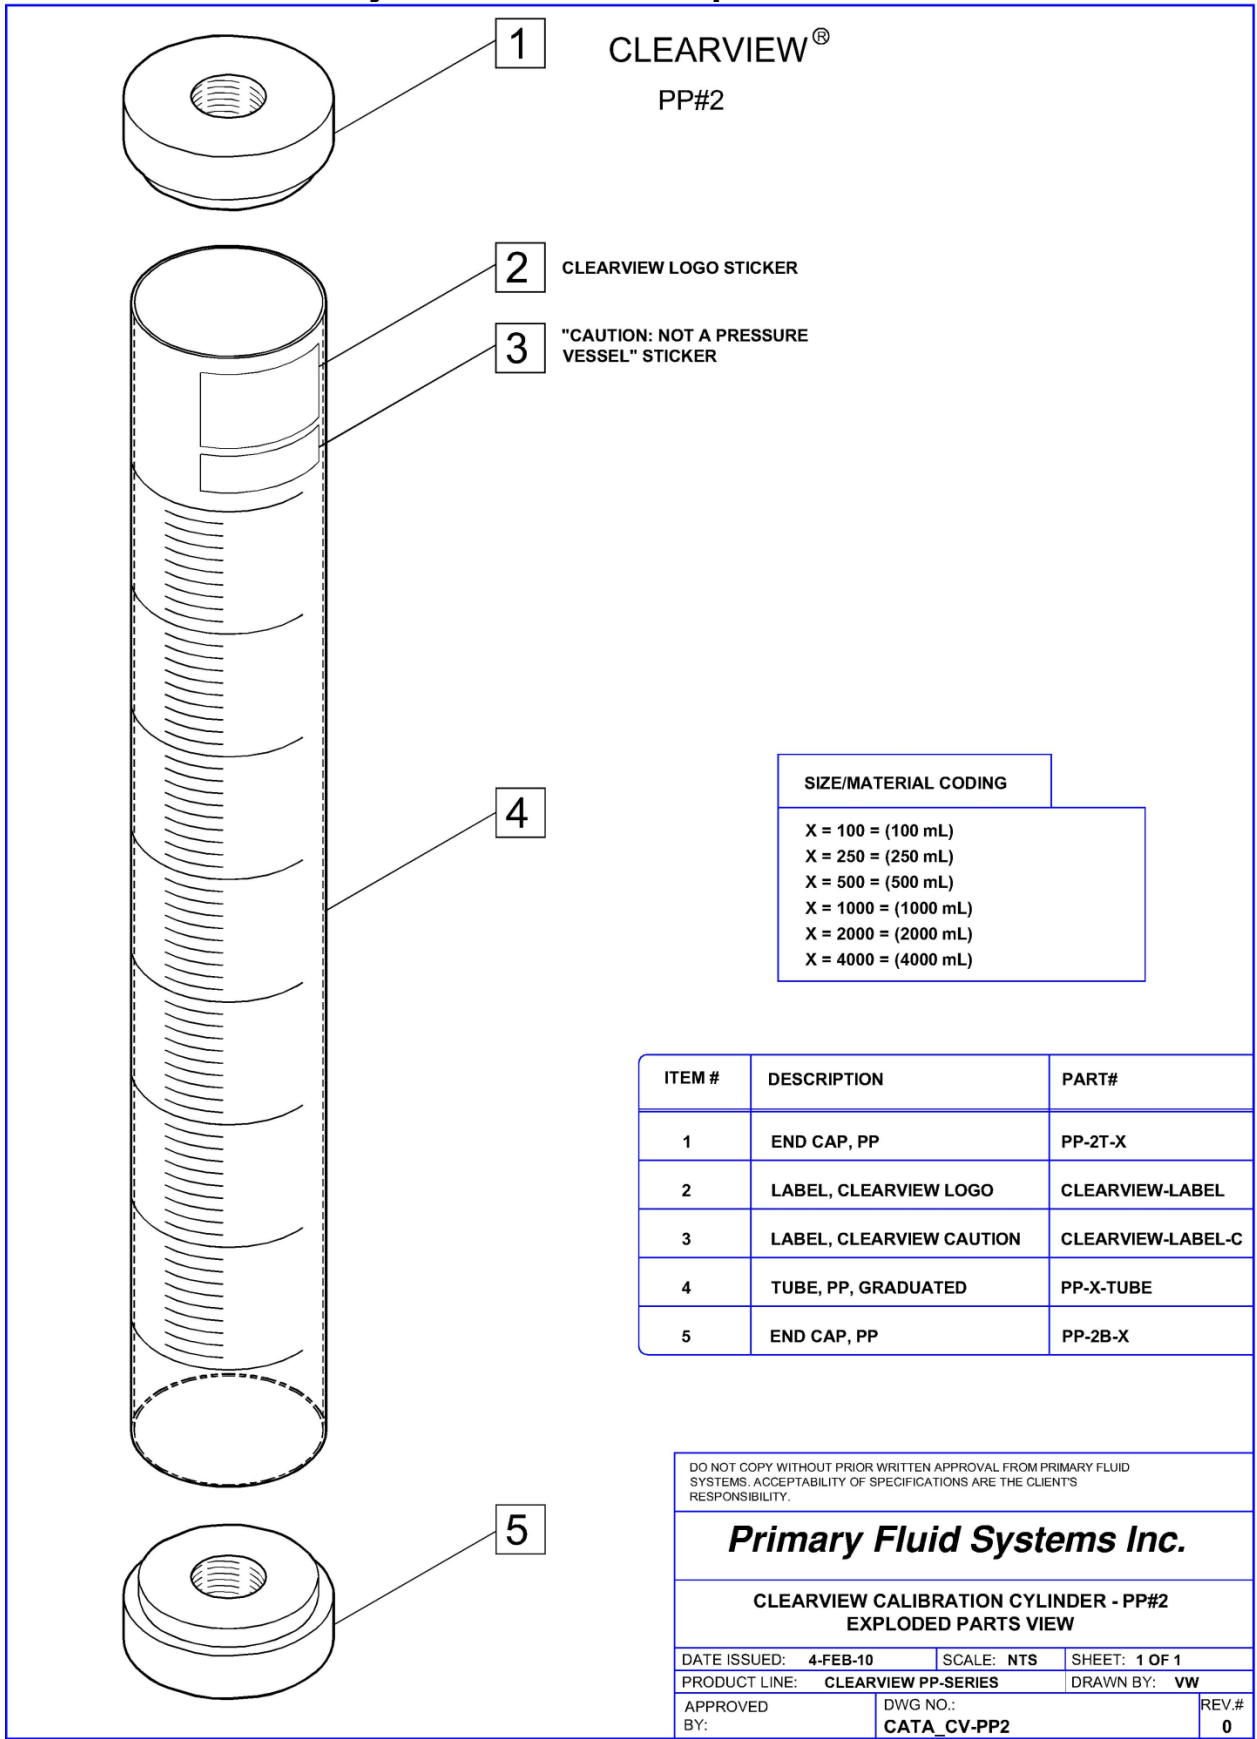

ClearView Calibration Cylinder – PP#1

Item #	Description	Part #	Price
1	Label, ClearView Logo	CLEARVIEW-LABEL	N/A
2	Tube, PP, Graduated	PP-X-TUBE	N/A
3	End Cap, PP	PP-2B-X	N/A

Size / Material Coding

x = 100 = (100 ml)
x = 250 = (250 ml)
x = 500 = (500 ml)
x = 1000 = (1000 ml)
x = 2000 = (2000 ml)
x = 4000 = (4000 ml)

ClearView Calibration Cylinder – PP#2 – Exploded View