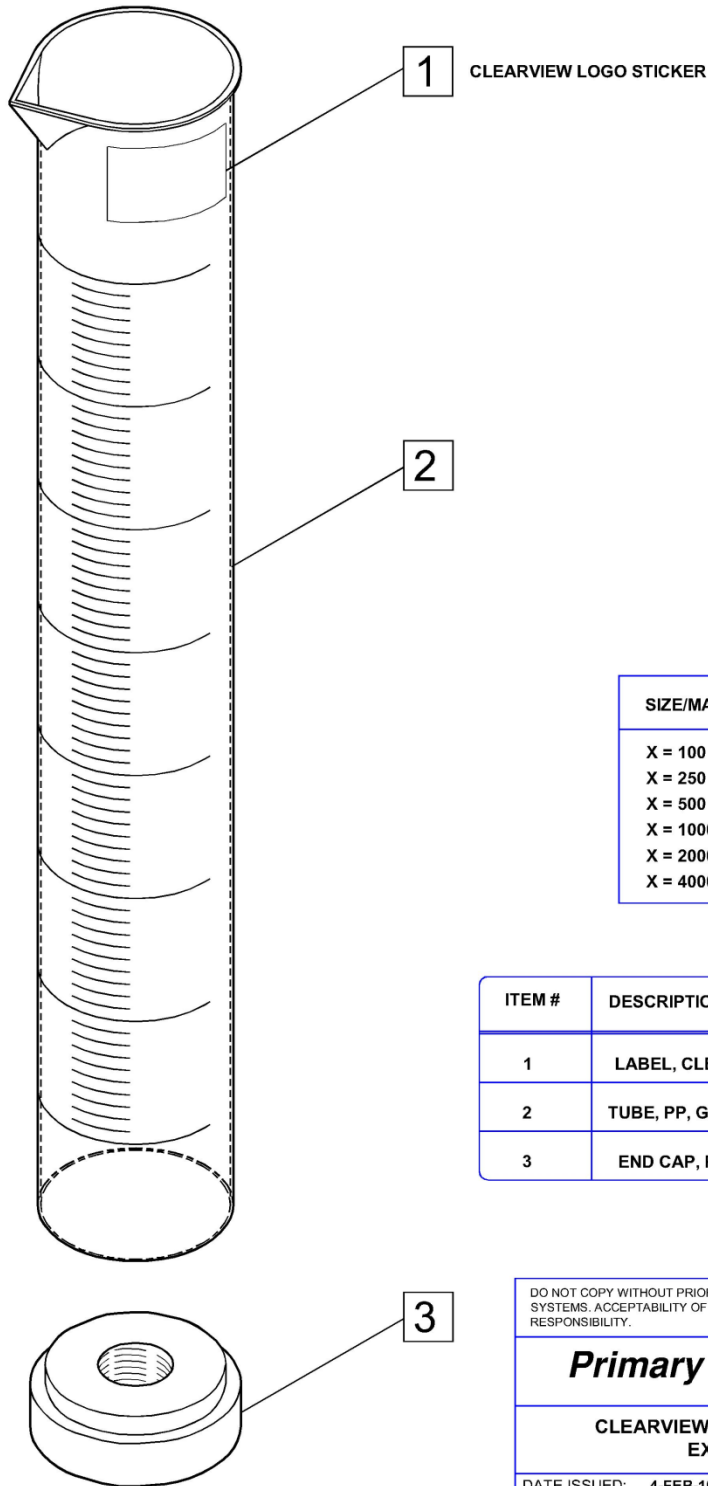

INDEX

ClearView Calibration Cylinder – PP#1 – Exploded View	3
ClearView Calibration Cylinder – PP#1	4
ClearView Calibration Cylinder – PP#2 – Exploded View	5
ClearView Calibration Cylinder – PP#2	6
ClearView Calibration Cylinder – PP#3 – Exploded View	7
ClearView Calibration Cylinder – PP#3	8
ClearView Calibration Cylinder – CV#1 – Exploded View	9
ClearView Calibration Cylinder – CV#1	10
ClearView Calibration Cylinder – CV#2 – Exploded View	11
ClearView Calibration Cylinder – CV#2	12
ClearView Calibration Cylinder - PV#3 & PV#4 – Exploded Parts View	13
ClearView Calibration Cylinder - CV#3	13
ClearView Calibration Cylinder - CV#4	14
ClearView Calibration Cylinder – CVG – Exploded View	15
ClearView Calibration Cylinder – CVG	16
Service Kits.....	26

ClearView Calibration Cylinder – PP#1 – Exploded View

CLEARVIEW®

PP#1

SIZE/MATERIAL CODING

- X = 100 = (100 mL)
- X = 250 = (250 mL)
- X = 500 = (500 mL)
- X = 1000 = (1000 mL)
- X = 2000 = (2000 mL)
- X = 4000 = (4000 mL)

ClearView Calibration Cylinder – PP#1

Item #	Description	Part #	Price
1	Label, ClearView Logo	CLEARVIEW-LABEL	N/A
2	Tube, PP, Graduated	PP-X-TUBE	N/A
3	End Cap, PP	PP-2B-X	N/A

Size / Material Coding

x = 100 = (100 ml)
x = 250 = (250 ml)
x = 500 = (500 ml)
x = 1000 = (1000 ml)
x = 2000 = (2000 ml)
x = 4000 = (4000 ml)