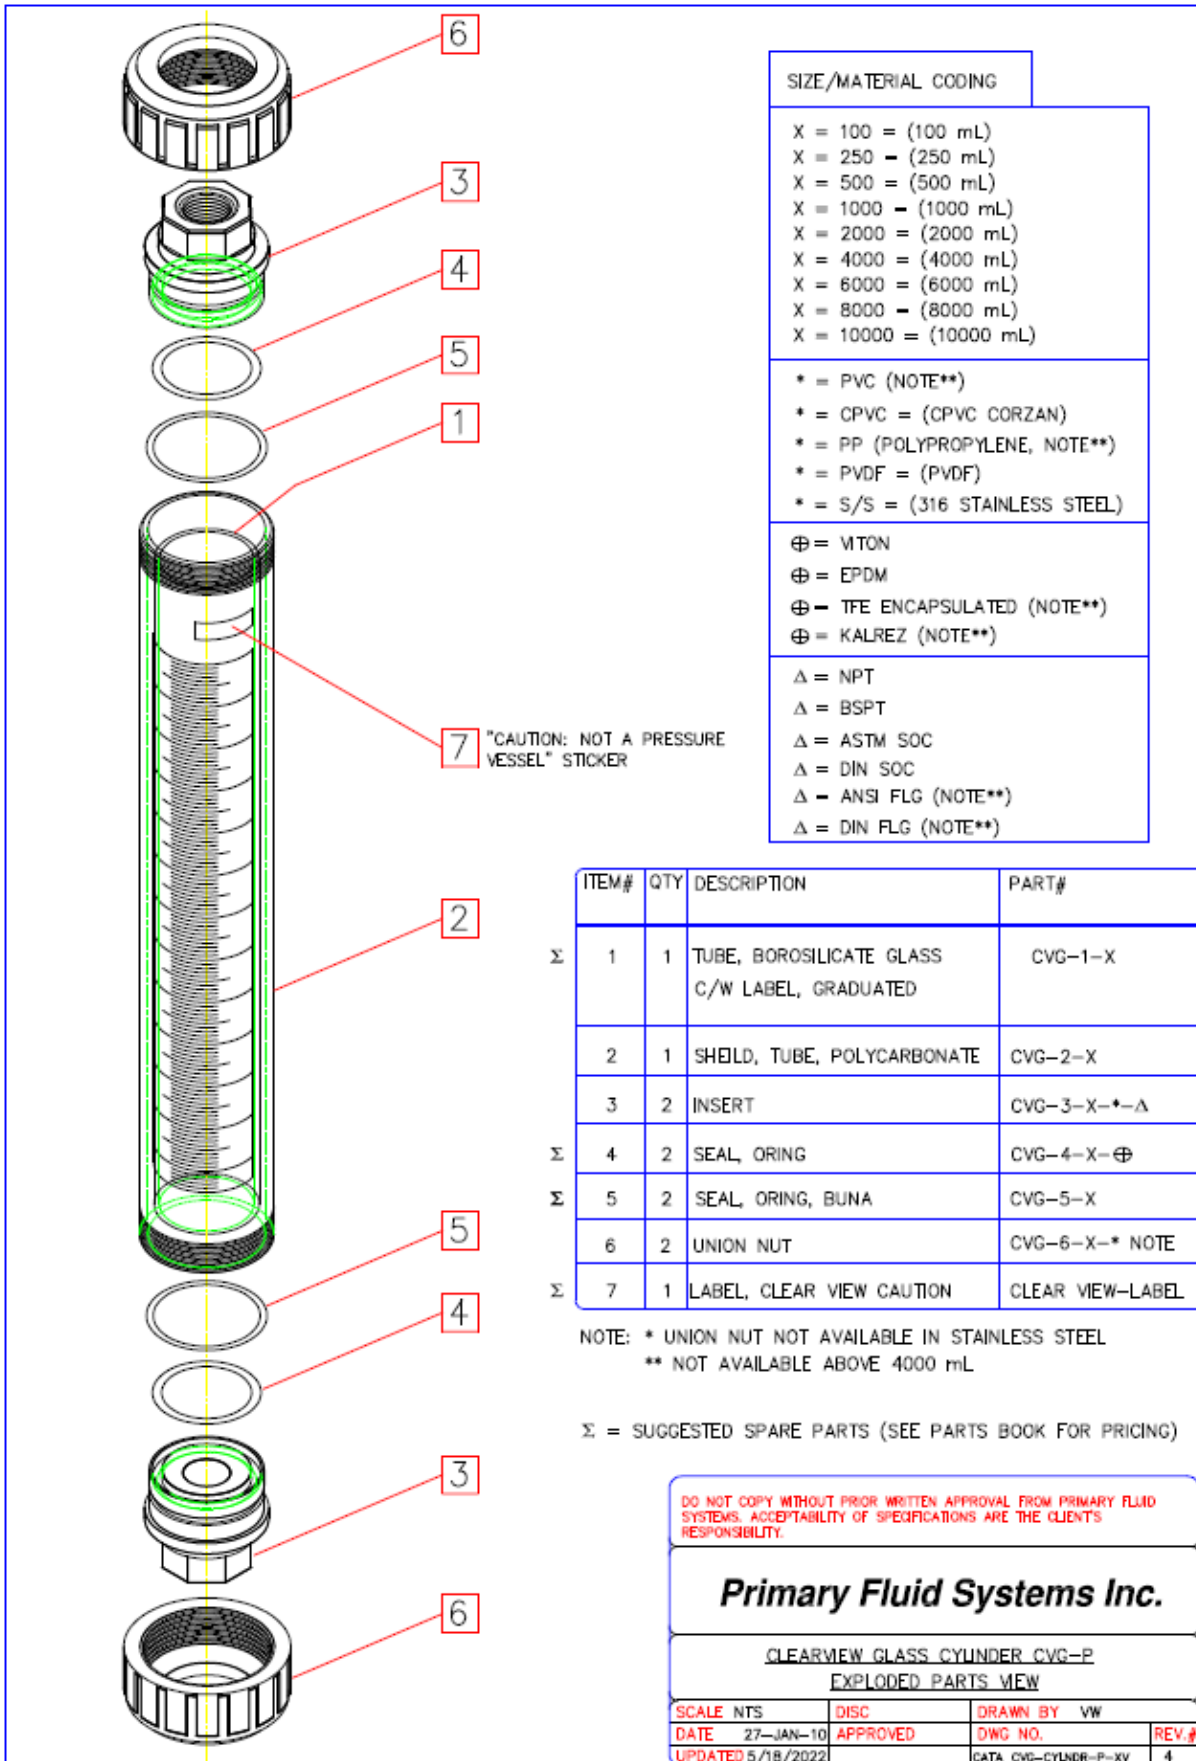

ClearView Calibration Cylinder – CVG – Exploded View

SIZE/MATERIAL CODING
X = 100 = (100 mL)
X = 250 = (250 mL)
X = 500 = (500 mL)
X = 1000 = (1000 mL)
X = 2000 = (2000 mL)
X = 4000 = (4000 mL)
X = 6000 = (6000 mL)
X = 8000 = (8000 mL)
X = 10000 = (10000 mL)
* = PVC (NOTE**)
* = CPVC = (CPVC CORZAN)
* = PP (POLYPROPYLENE, NOTE**)
* = PVDF = (PVDF)
* = S/S = (316 STAINLESS STEEL)
⊕ = VITON
⊕ = EPDM
⊕ = TFE ENCAPSULATED (NOTE**)
⊕ = KALREZ (NOTE**)
Δ = NPT
Δ = BSPT
Δ = ASTM SOC
Δ = DIN SOC
Δ = ANSI FLG (NOTE**)
Δ = DIN FLG (NOTE**)

ITEM#	QTY	DESCRIPTION	PART#
Σ 1	1	TUBE, BOROSILICATE GLASS C/W LABEL, GRADUATED	CVG-1-X
2	1	SHIELD, TUBE, POLYCARBONATE	CVG-2-X
3	2	INSERT	CVG-3-X-*Δ
Σ 4	2	SEAL, ORING	CVG-4-X-⊕
Σ 5	2	SEAL, ORING, BUNA	CVG-5-X
6	2	UNION NUT	CVG-6-X-* NOTE
Σ 7	1	LABEL, CLEAR VIEW CAUTION	CLEAR VIEW-LABEL

NOTE: * UNION NUT NOT AVAILABLE IN STAINLESS STEEL
** NOT AVAILABLE ABOVE 4000 mL

Σ = SUGGESTED SPARE PARTS (SEE PARTS BOOK FOR PRICING)

DO NOT COPY WITHOUT PRIOR WRITTEN APPROVAL FROM PRIMARY FLUID SYSTEMS. ACCEPTABILITY OF SPECIFICATIONS ARE THE CLIENT'S RESPONSIBILITY.

Primary Fluid Systems Inc.

CLEARVIEW GLASS CYLINDER CVG-P
EXPLODED PARTS VIEW

SCALE NTS	DISC	DRAWN BY VW
DATE 27-JAN-10	APPROVED	DWG NO.
UPDATED 5/18/2022		CATA_CVG-CYLDR-P-XV 4