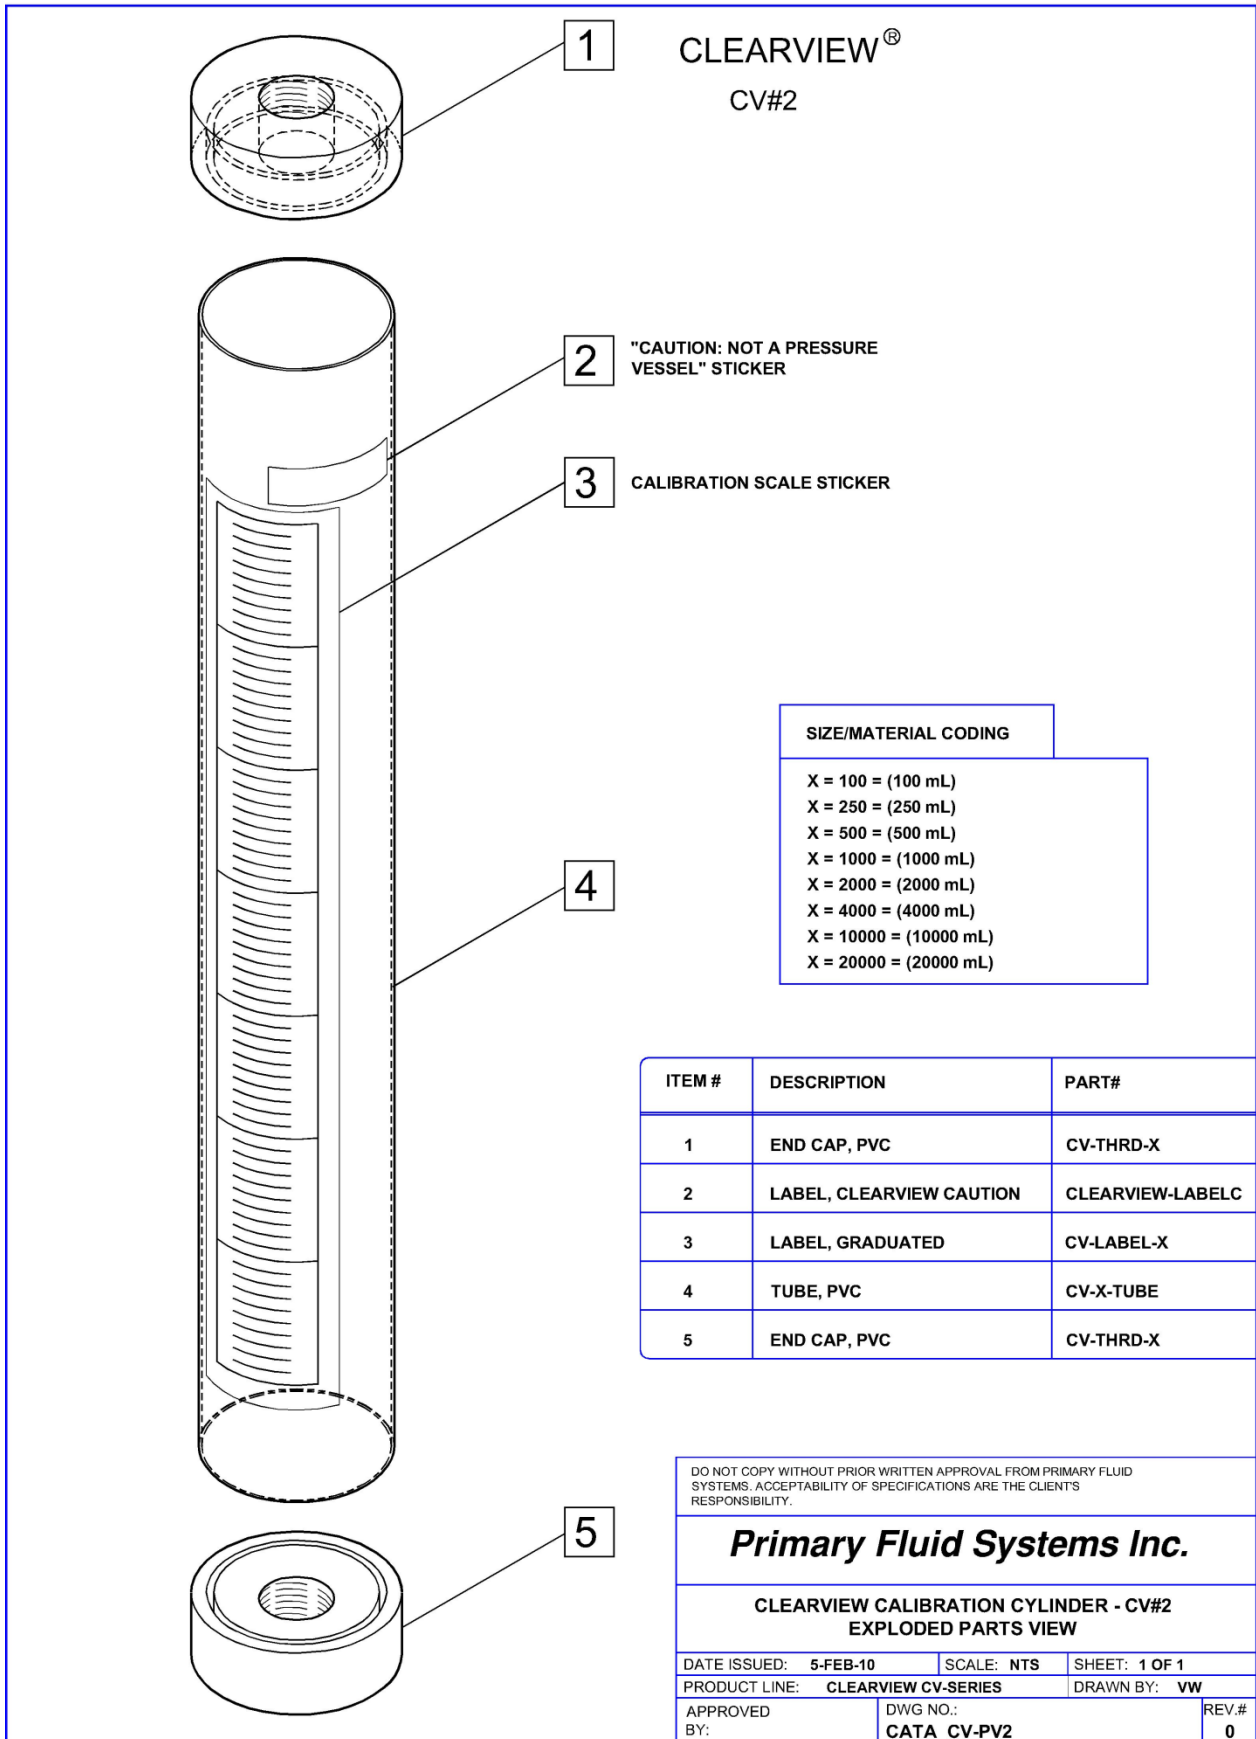

ClearView Calibration Cylinder – CV#2 – Exploded View

ClearView Calibration Cylinder – CV#2

Item #	Description	Part #	Price
1	End Cap ,PVC	CV-THRD-x	N/A
2	Label, ClearView Caution	CLEARVIEW-LABELC	N/A
3	Label, Graduated	CV-LABEL-x	N/A
4	Tube, PVC	CV-x-TUBE	N/A
5	End Cap, PVC	CV-THRD-x	N/A

Size / Material Coding

x = 100 = (100 ml)
x = 250 = (250 ml)
x = 500 = (500 ml)
x = 1000 = (1000 ml)
x = 2000 = (2000 ml)
x = 4000 = (4000 ml)
x = 10000 = (10000 ml)
x = 20000 = (20000 ml)