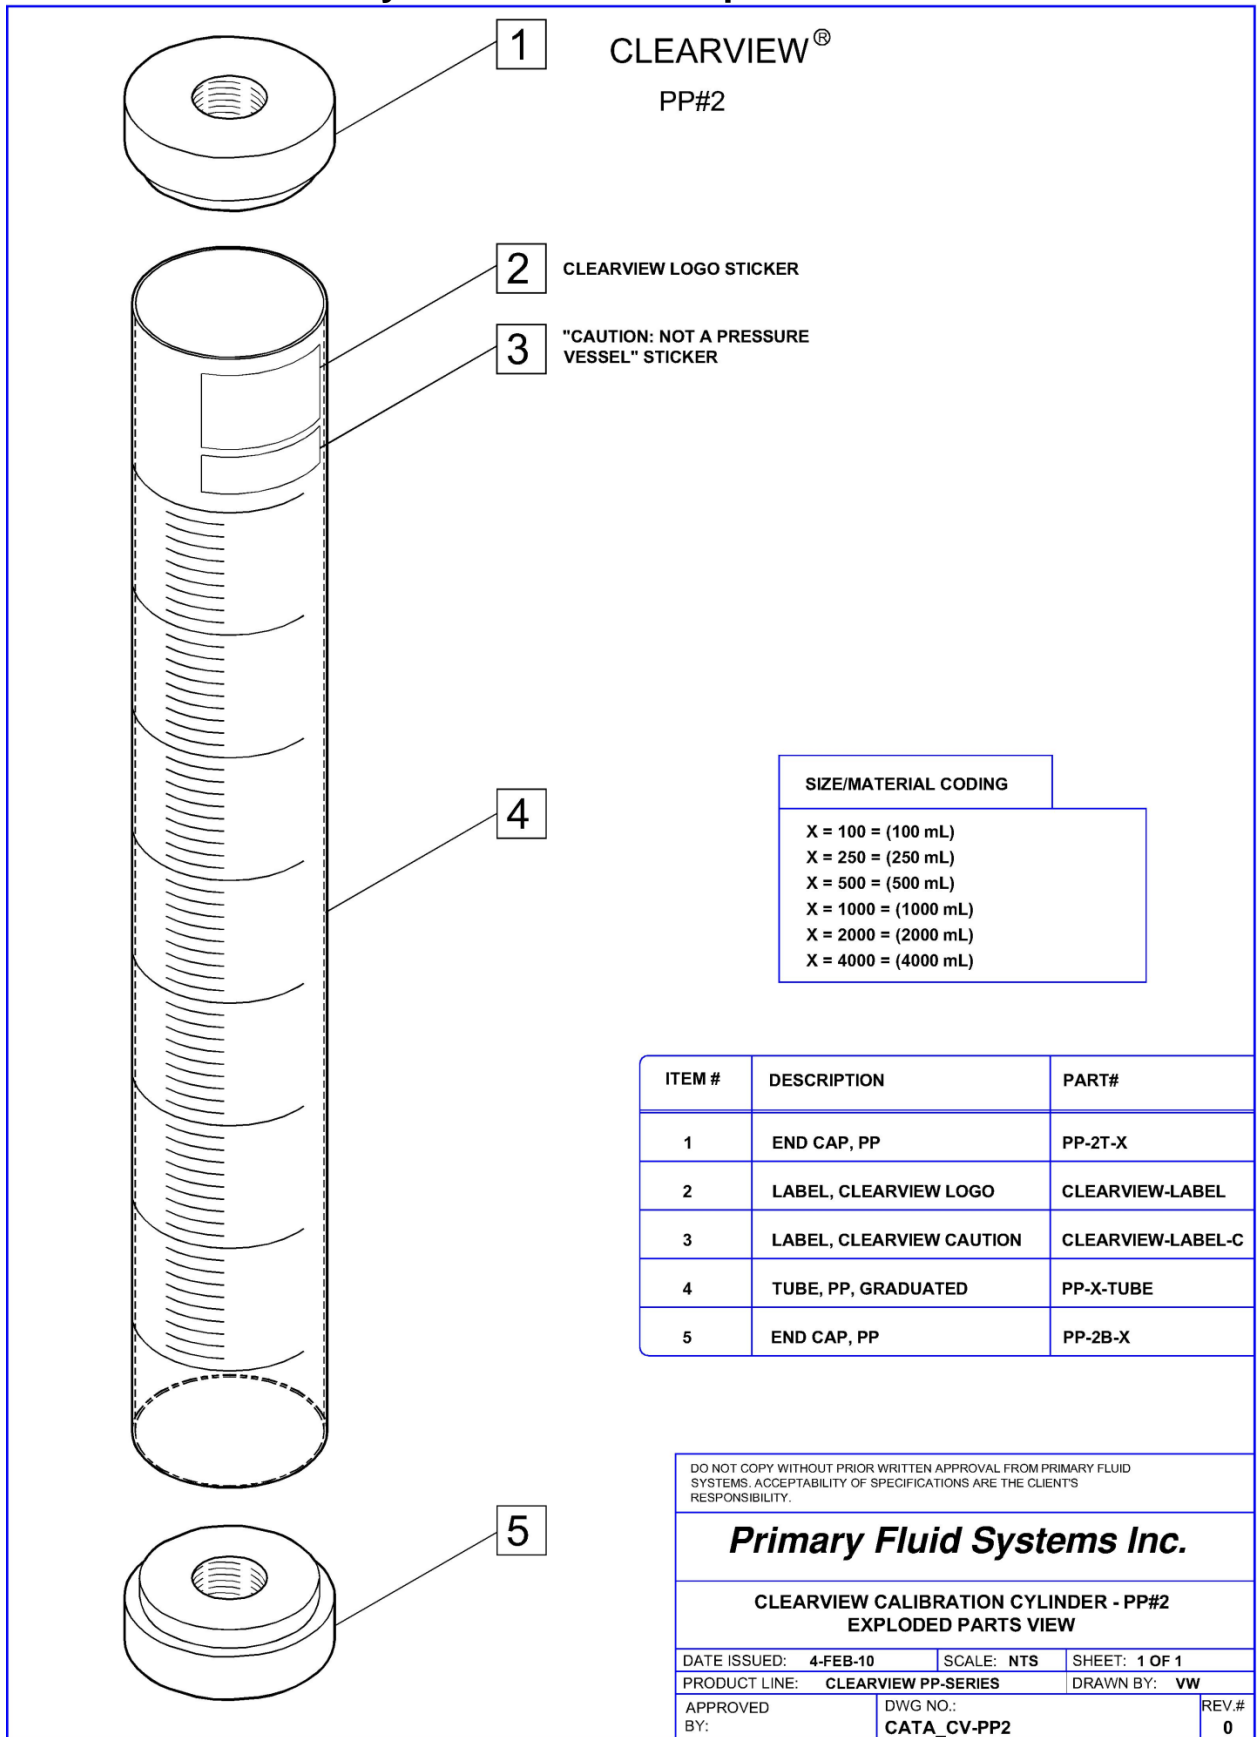

ClearView Calibration Cylinder – PP#1

Item #	Description	Part #	Price
1	Label, ClearView Logo	CLEARVIEW-LABEL	N/A
2	Tube, PP, Graduated	PP-X-TUBE	N/A
3	End Cap, PP	PP-2B-X	N/A

Size / Material Coding

x = 100 = (100 ml)
x = 250 = (250 ml)
x = 500 = (500 ml)
x = 1000 = (1000 ml)
x = 2000 = (2000 ml)
x = 4000 = (4000 ml)

ClearView Calibration Cylinder – PP#2 – Exploded View