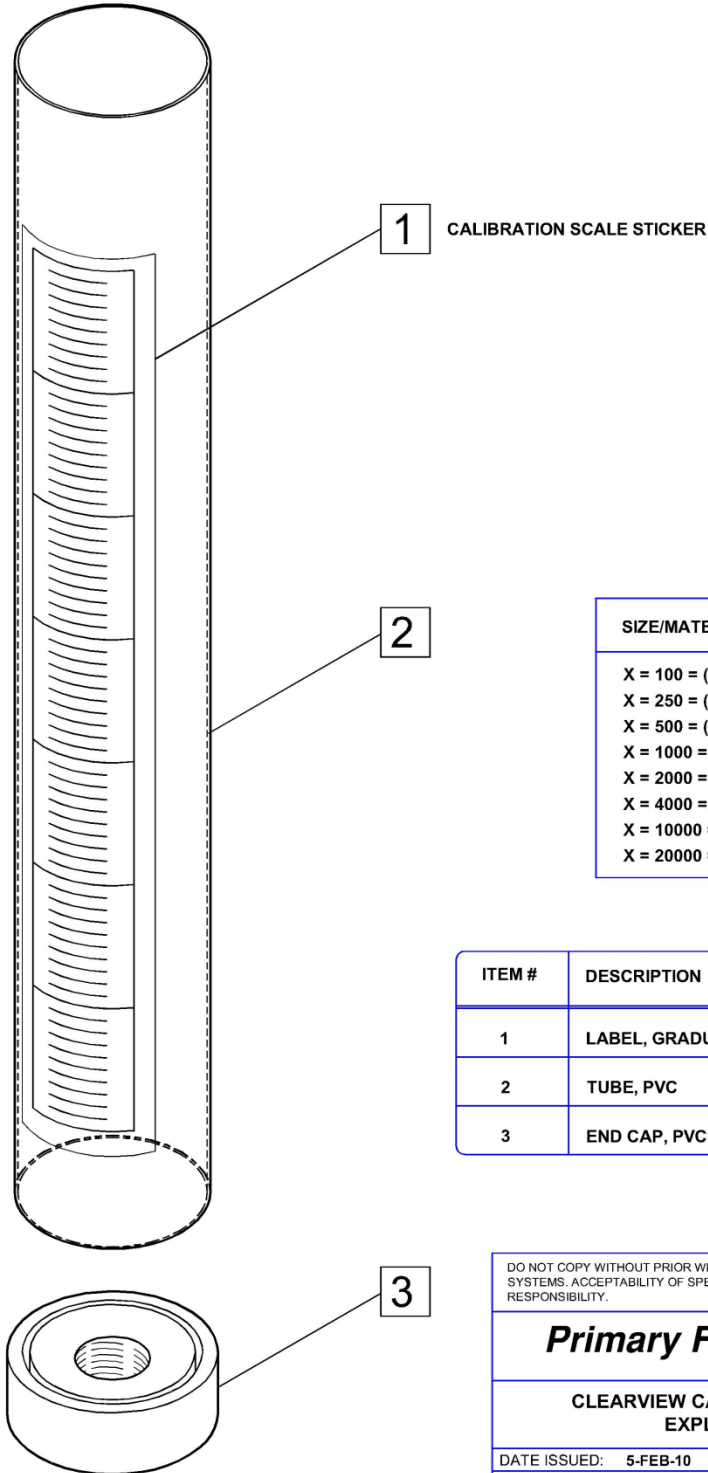

ClearView Calibration Cylinder – CV#1 – Exploded View

CLEARVIEW®
CV#1

SIZE/MATERIAL CODING
X = 100 = (100 mL)
X = 250 = (250 mL)
X = 500 = (500 mL)
X = 1000 = (1000 mL)
X = 2000 = (2000 mL)
X = 4000 = (4000 mL)
X = 10000 = (10000 mL)
X = 20000 = (20000 mL)

ITEM #	DESCRIPTION	PART#
1	LABEL, GRADUATED	CV-LABEL-X
2	TUBE, PVC	CV-X-TUBE
3	END CAP, PVC	CV-THRD-X

DO NOT COPY WITHOUT PRIOR WRITTEN APPROVAL FROM PRIMARY FLUID SYSTEMS. ACCEPTABILITY OF SPECIFICATIONS ARE THE CLIENT'S RESPONSIBILITY.

Primary Fluid Systems Inc.

**CLEARVIEW CALIBRATION CYLINDER - CV#1
EXPLODED PARTS VIEW**

DATE ISSUED: 5-FEB-10	SCALE: NTS	SHEET: 1 OF 1
PRODUCT LINE: CLEARVIEW CV-SERIES	DRAWN BY: VW	
APPROVED BY:	DWG NO.: CATA_CV-PV1	REV.# 0