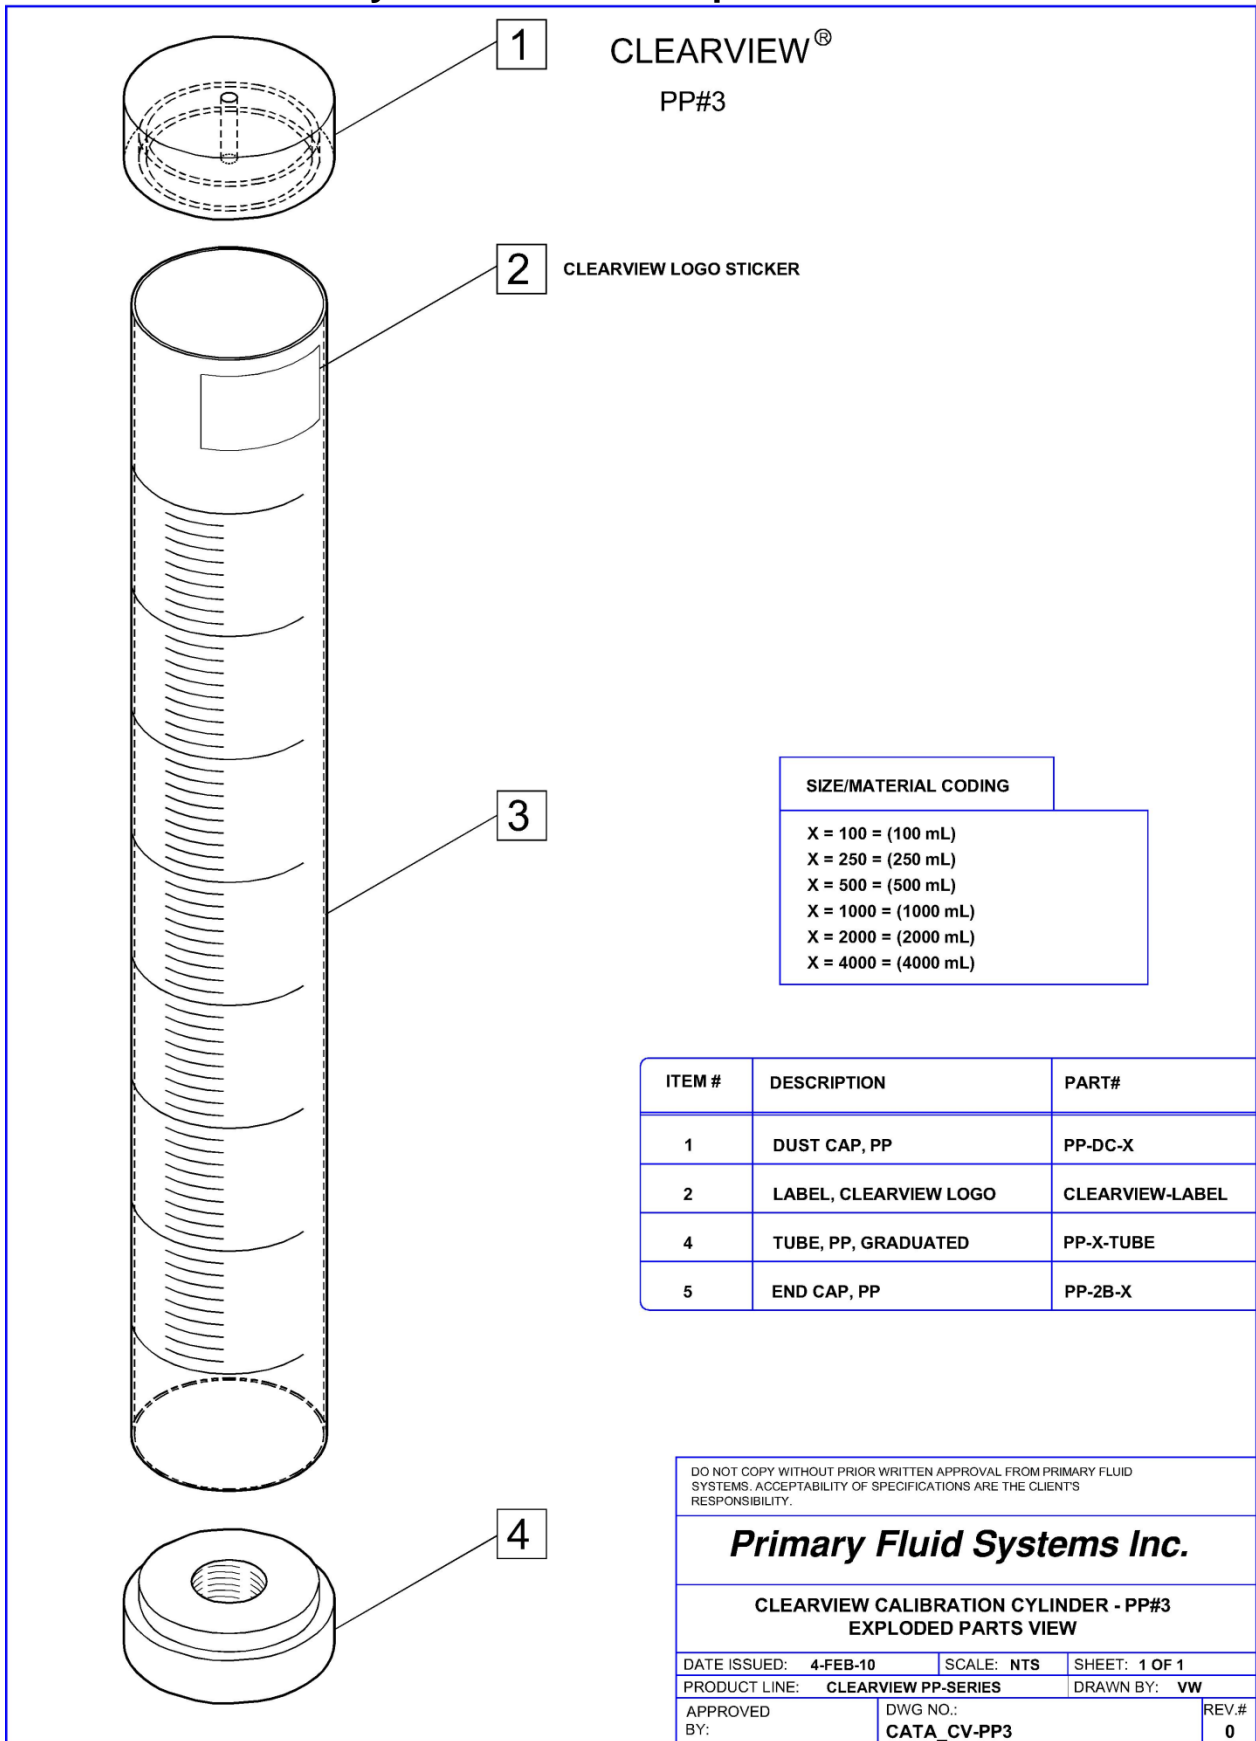

ClearView Calibration Cylinder – PP#2

Item #	Description	Part #	Price
1	End Cap, PP	PP-2T-x	N/A
2	Label, ClearView Logo	CLEARVIEW-LABEL	N/A
3	Label, ClearView Caution	CLEARVIEW-LABEL-C	N/A
4	Tube, PP, Graduated	PP-x-TUBE	N/A
5	End Cap, PP	PP-2B-x	N/A

Size / Material Coding

x = 100 = (100 ml)
x = 250 = (250 ml)
x = 500 = (500 ml)
x = 1000 = (1000 ml)
x = 2000 = (2000 ml)
x = 4000 = (4000 ml)

ClearView Calibration Cylinder – PP#3 – Exploded View